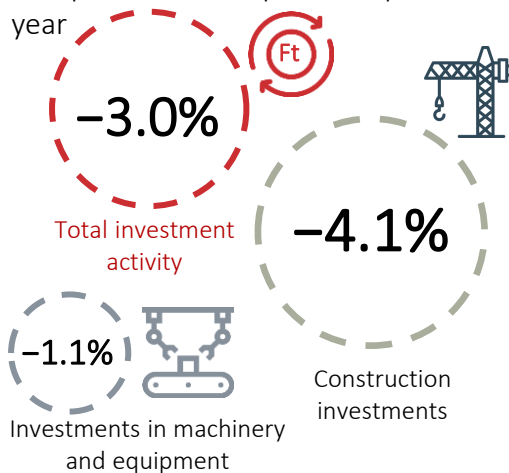

GDP PER CAPITA AT CURRENT PRICES*

Thousand euro per capita

CHANGE OF GDP VOLUME*

Compared to same period in previous year, percentage

*Unadjusted raw data

3

4 OUTPUT VALUE OF INVESTMENTS IN THE NATIONAL ECONOMY, 2023 Q4

5903 billion HUF
at current prices,
of which

60 percentage

Construction investments

40 percentage

Investments in machinery and equipment

5 CHANGE IN VOLUME OF INVESTMENTS, 2023 Q4

Compared to same period in previous year

6 TOP 3 SECTORS IN TERMS OF INVESTMENT PERFORMANCE IN THE NATIONAL ECONOMY, 2023 Q4

Billion HUF at current prices

1899

Manufacturing

1217

Real estate

623

Transportation and storage